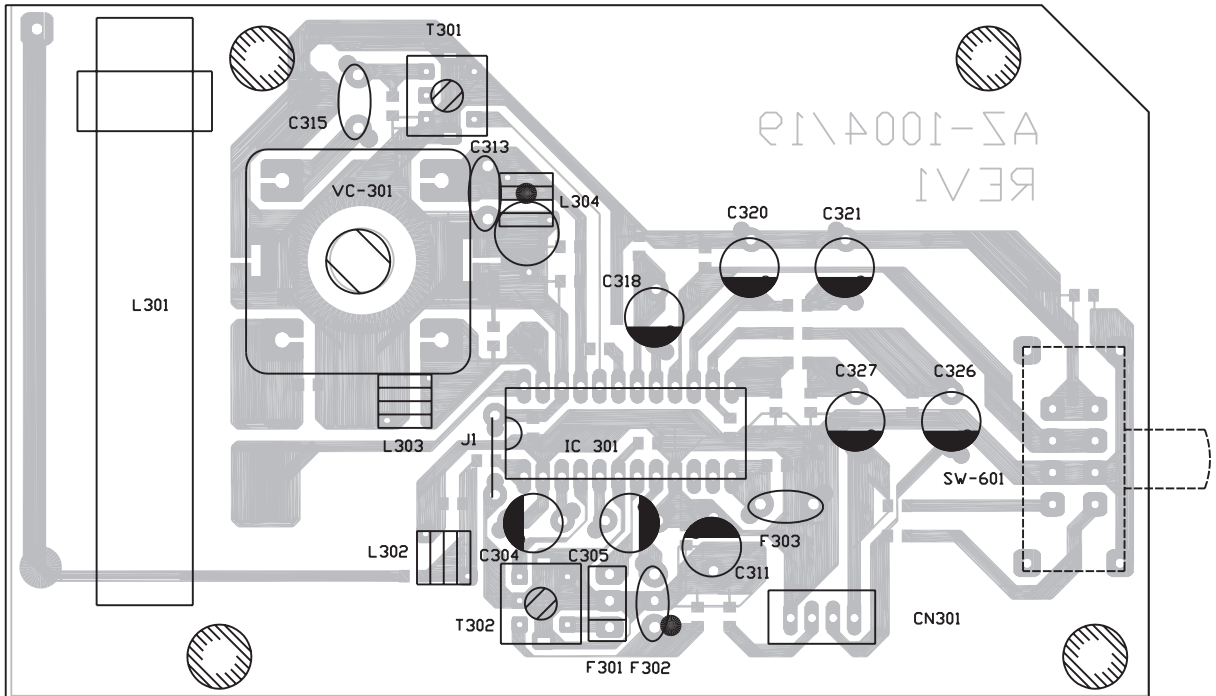

Published by YT 0535 Service Audio Subject to modification

© 3141 785 30690

Version 1.0

PHILIPS

SET WIRING DIAGRAM

CIRCUIT DIAGRAM - KEY & DISPLAY BOARD

LAYOUT DIAGRAM - KEY & DISPLAY BOARD

CIRCUIT DIAGRAM - RADIO BOARD

C322, C323	C324, C325
/17 /37	103 822
OTHERS	153 103

LAYOUT DIAGRAM - RADIO BOARD

COMPONENT SIDE

COPPER SIDE

LAYOUT DIAGRAM - POWER AMP BOARD

CIRCUIT DIAGRAM - POWER AMP BOARD

CIRCUIT DIAGRAM - CD SERVO BOARD

CIRCUIT DIAGRAM - MP3 BOARD

LAYOUT DIAGRAM - CD & MP3 BOARD

COMPONENT SIDE

COPPER SIDE

Service Parts List

Service codes	DESCRIPTION
9940 000 03389	CD DOOR
9940 000 03391	BATTERY DOOR
9940 000 03393	ROD ANTENNA 2 SECTIONS L:420MM
9940 000 03392	CD MECHANISM DA11B3VF (SANYO)
4822 278 90739	CD DOOR SWITCH 1P2T LS-323-O
9940 000 03283	ROTARY VOLUME F-122KGP B50K
9940 000 03394	77MM (3IN) SPEAKER 8 OHM 2W
9940 000 03395	TRANSFORMER 120/230V 60/50Hz (for /55)
9940 000 03397	TRANSFORMER 127V/60Hz 240V/50HZ (for /78)
9940 000 03284	POWER CORD SET 5 FEET (for /55)
9940 000 03396	POWER CORD SET 5 FEET (for /78)