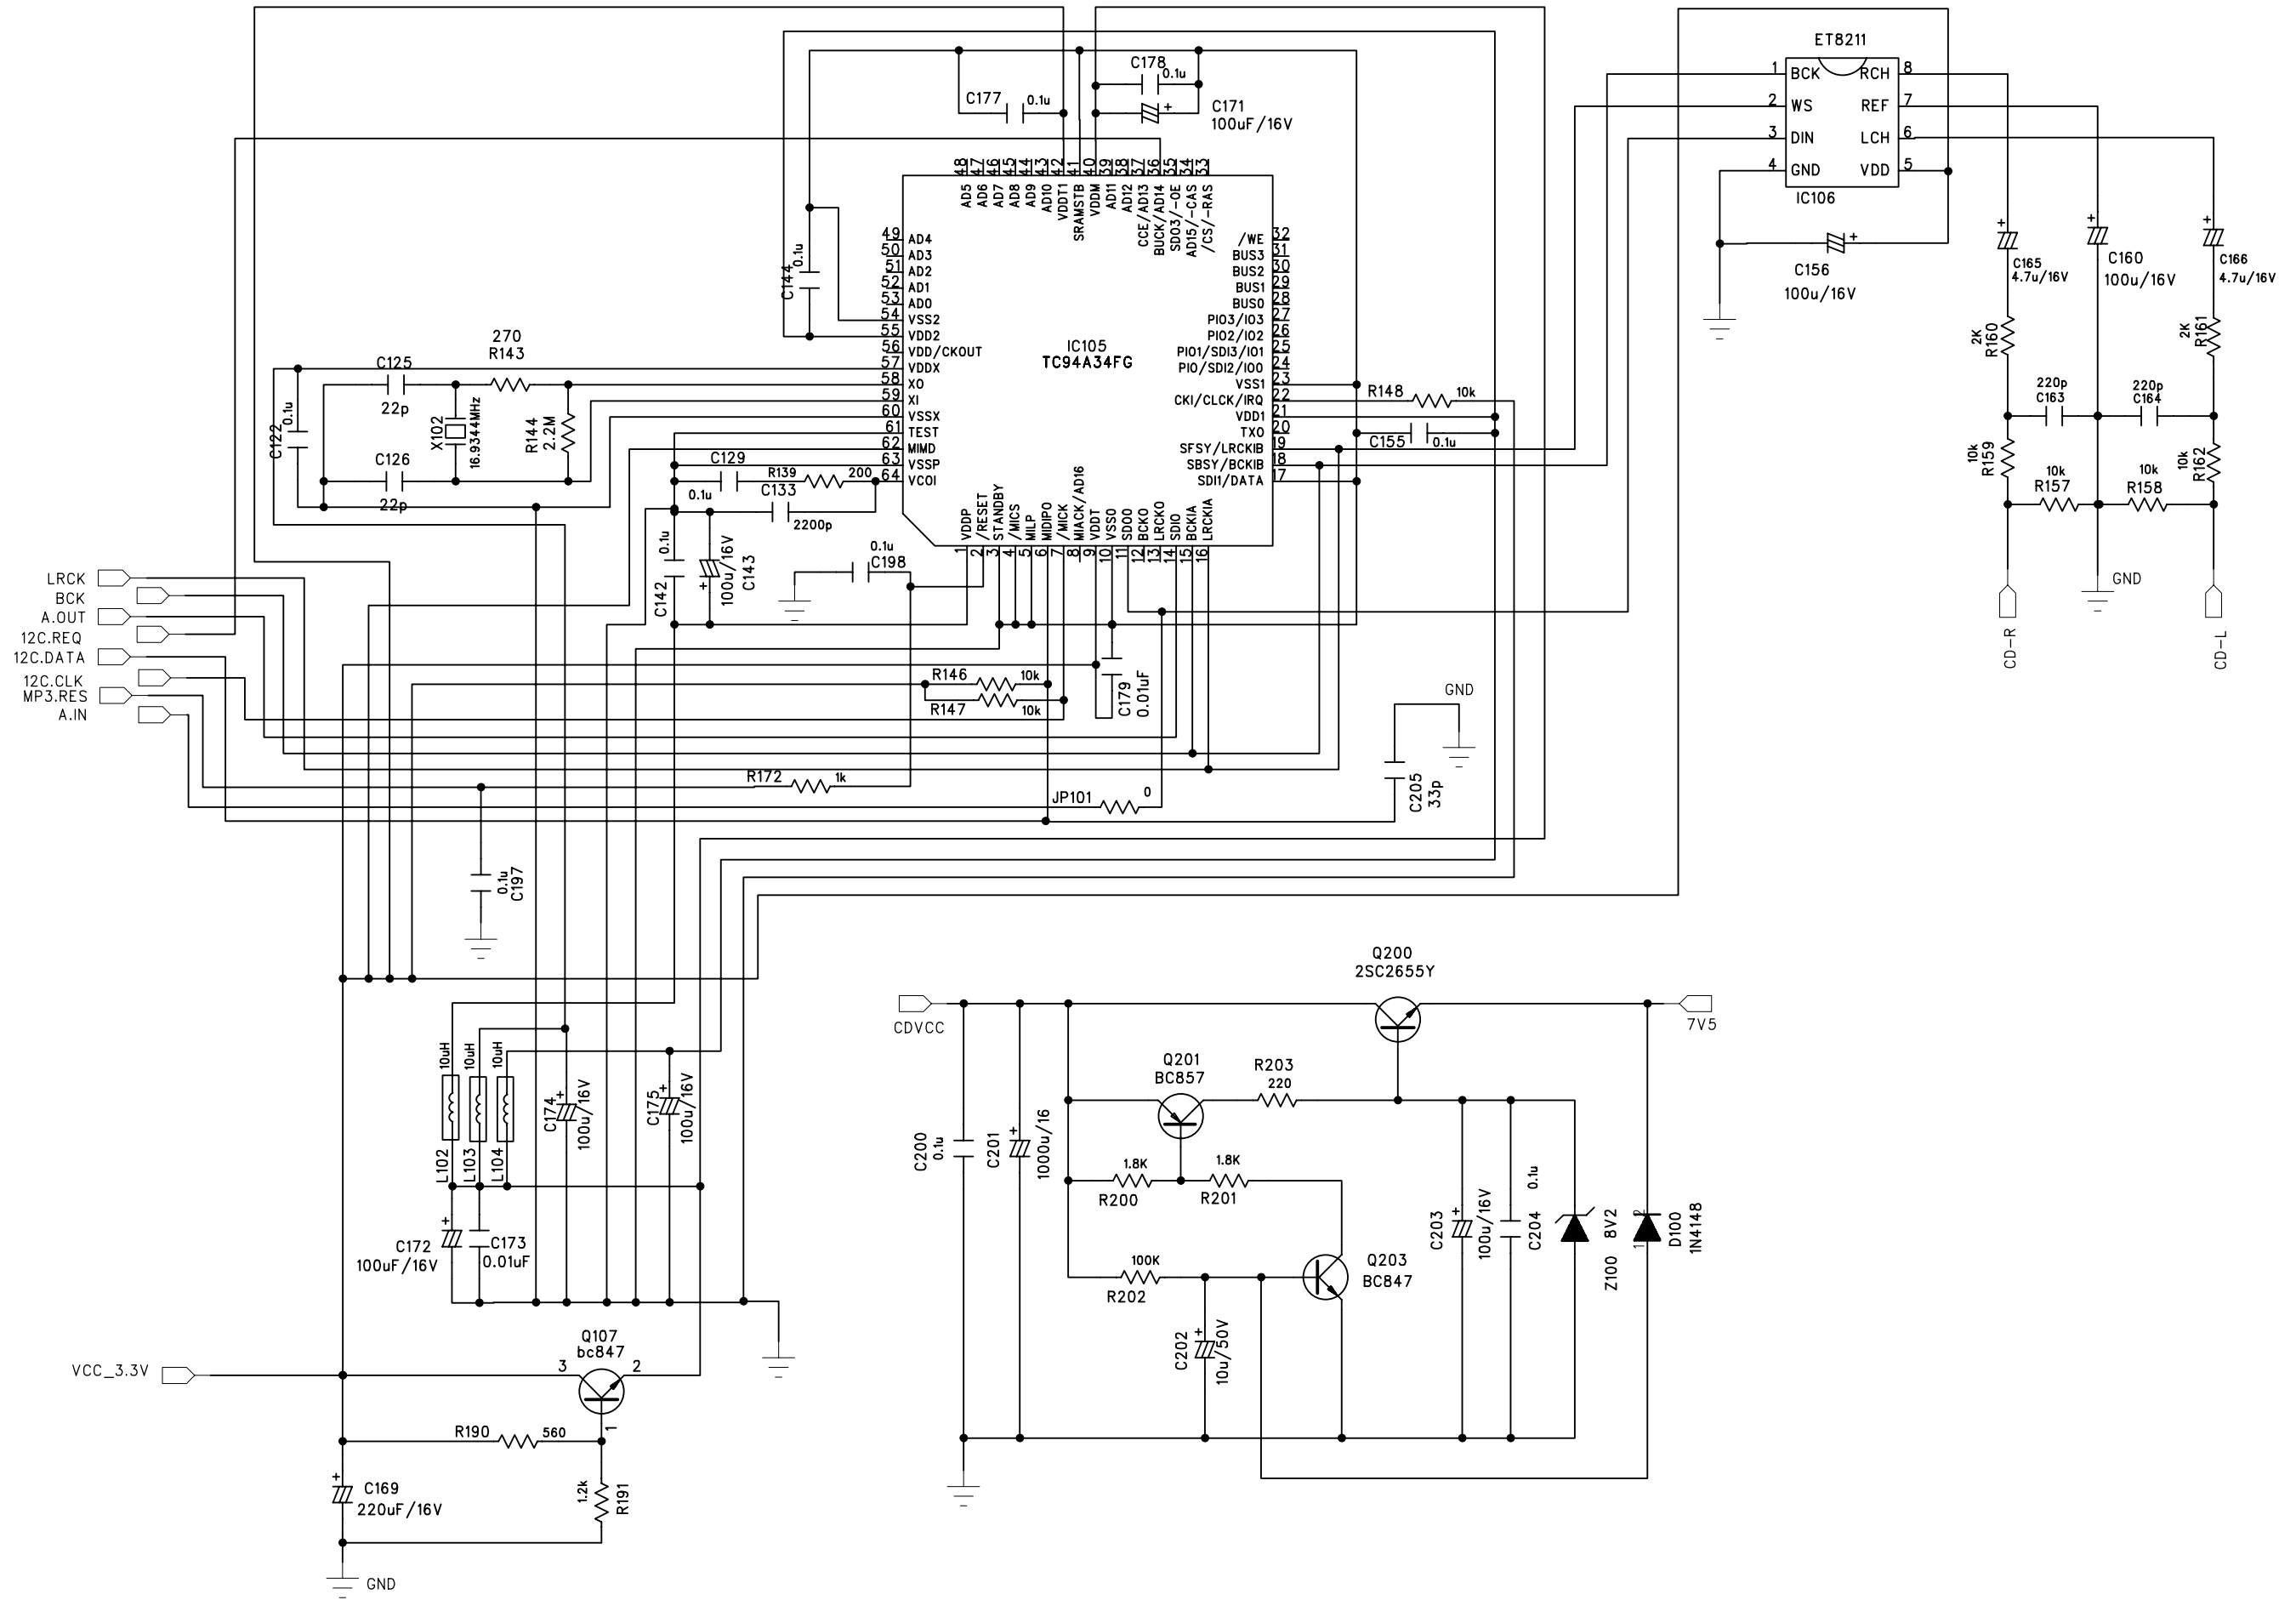

C322, C323	C324, C325
/17 /37	103 822
OTHERS	153 103

LAYOUT DIAGRAM - RADIO BOARD

COMPONENT SIDE

COPPER SIDE

LAYOUT DIAGRAM - POWER AMP BOARD

CIRCUIT DIAGRAM - POWER AMP BOARD

CIRCUIT DIAGRAM - CD SERVO BOARD

CIRCUIT DIAGRAM - MP3 BOARD

LAYOUT DIAGRAM - CD & MP3 BOARD

COMPONENT SIDE

COPPER SIDE

Service Parts List

Service codes	DESCRIPTION
9940 000 03389	CD DOOR
9940 000 03391	BATTERY DOOR
9940 000 03393	ROD ANTENNA 2 SECTIONS L:420MM
9940 000 03392	CD MECHANISM DA11B3VF (SANYO)
4822 278 90739	CD DOOR SWITCH 1P2T LS-323-O
9940 000 03283	ROTARY VOLUME F-122KGP B50K
9940 000 03394	77MM (3IN) SPEAKER 8 OHM 2W
9940 000 03395	TRANSFORMER 120/230V 60/50Hz (for /55)
9940 000 03397	TRANSFORMER 127V/60Hz 240V/50HZ (for /78)
9940 000 03284	POWER CORD SET 5 FEET (for /55)
9940 000 03396	POWER CORD SET 5 FEET (for /78)