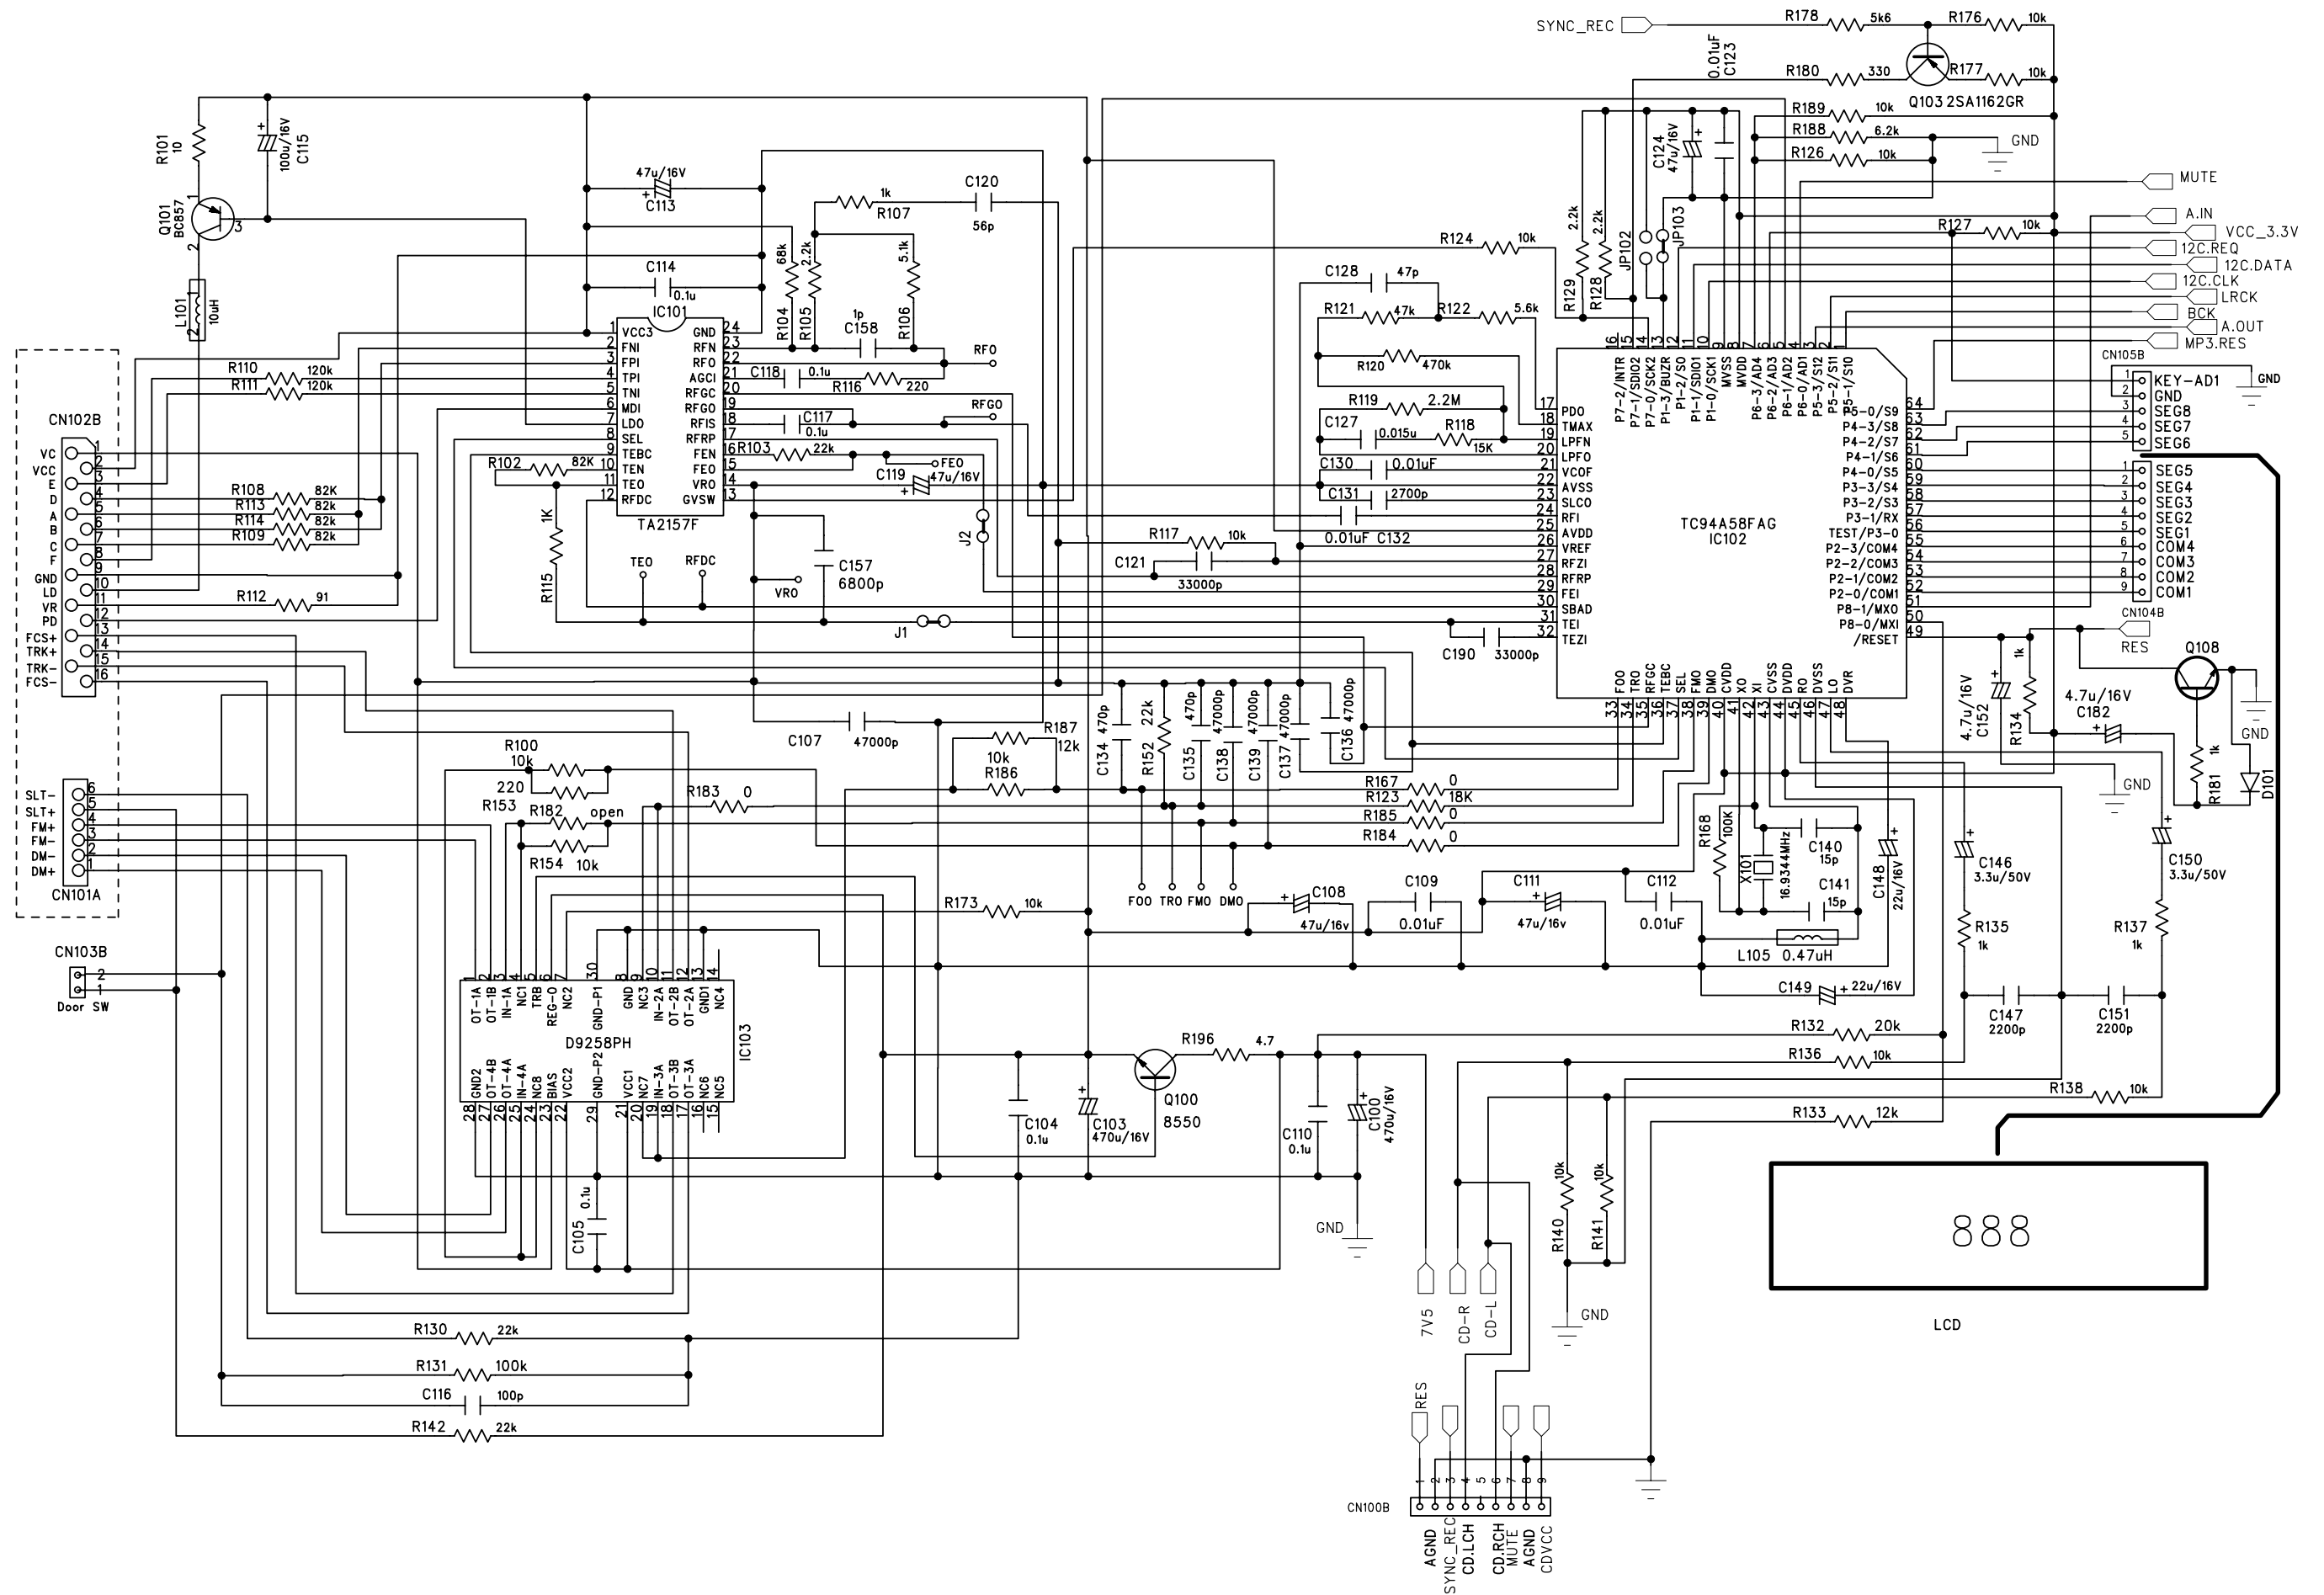

C322, C323	C324, C325
/17 /37	103 822
OTHERS	153 103

LAYOUT DIAGRAM - RADIO BOARD

COMPONENT SIDE

COPPER SIDE

LAYOUT DIAGRAM - POWER AMP BOARD

CIRCUIT DIAGRAM - POWER AMP BOARD

CIRCUIT DIAGRAM - CD SERVO BOARD

CIRCUIT DIAGRAM - MP3 BOARD

LAYOUT DIAGRAM - CD & MP3 BOARD

COMPONENT SIDE

COPPER SIDE

Service Parts List

Service codes	DESCRIPTION
9940 000 03389	CD DOOR
9940 000 03391	BATTERY DOOR
9940 000 03393	ROD ANTENNA 2 SECTIONS L:420MM
9940 000 03392	CD MECHANISM DA11B3VF (SANYO)
4822 278 90739	CD DOOR SWITCH 1P2T LS-323-O
9940 000 03283	ROTARY VOLUME F-122KGP B50K
9940 000 03394	77MM (3IN) SPEAKER 8 OHM 2W
9940 000 03395	TRANSFORMER 120/230V 60/50Hz (for /55)
9940 000 03397	TRANSFORMER 127V/60Hz 240V/50HZ (for /78)
9940 000 03284	POWER CORD SET 5 FEET (for /55)
9940 000 03396	POWER CORD SET 5 FEET (for /78)