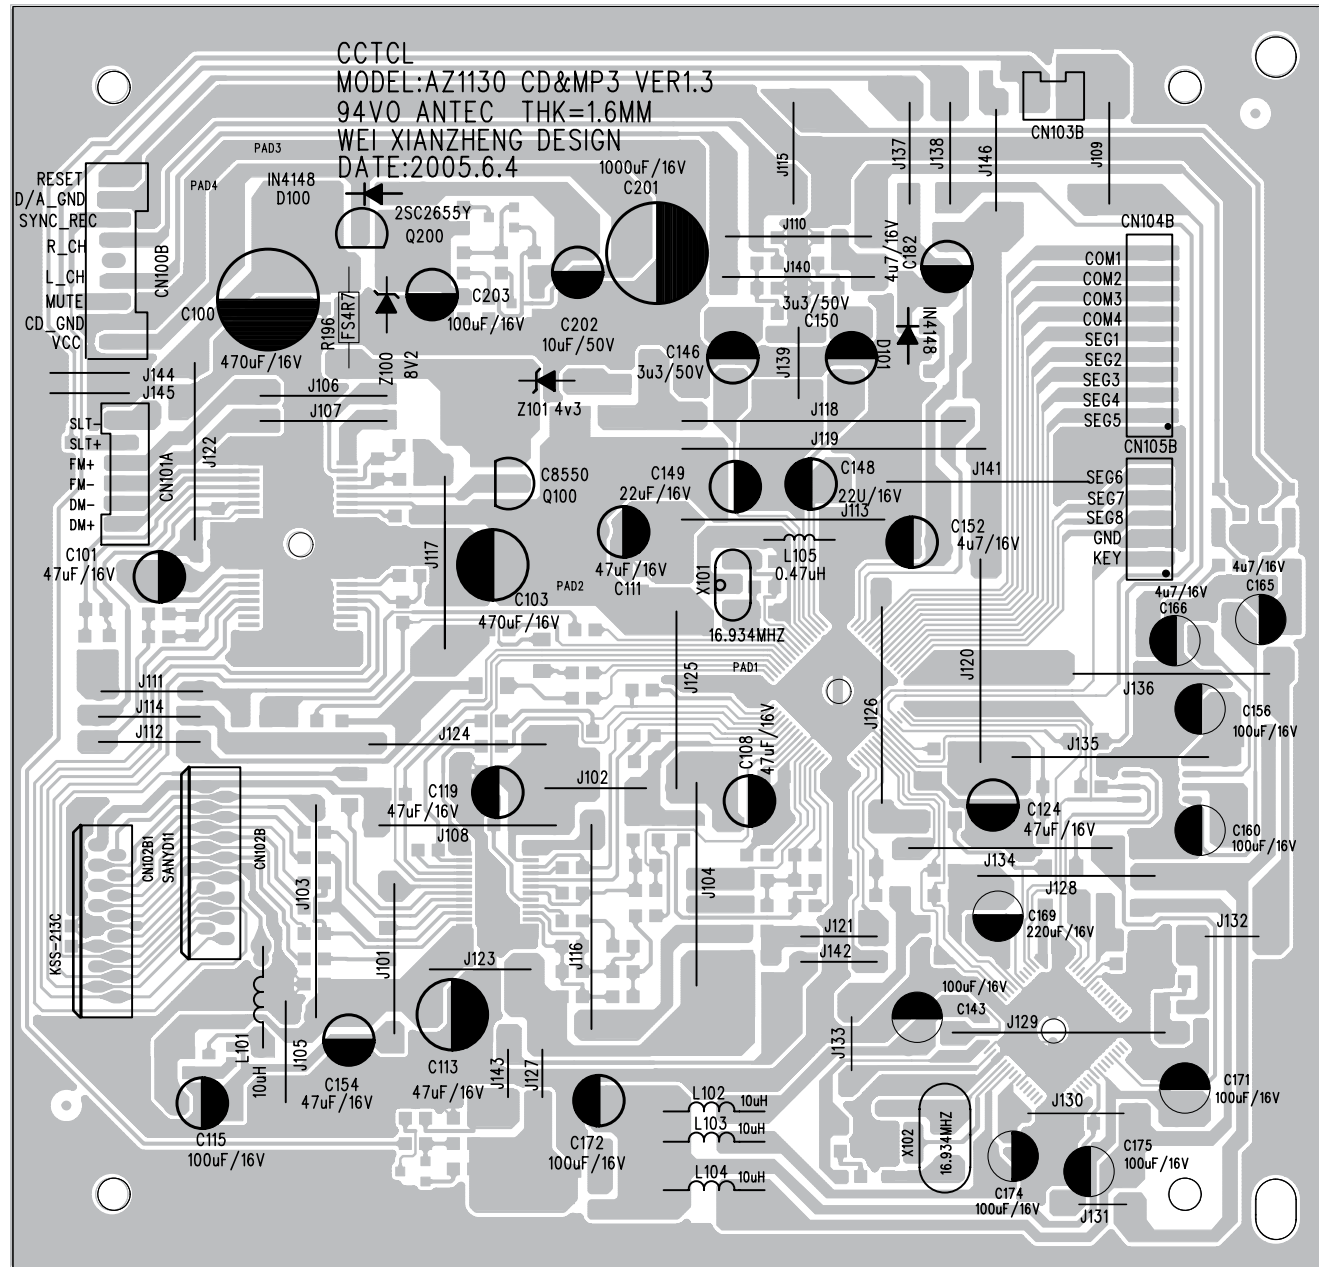

C322, C323	C324, C325
/17 /37	103 822
OTHERS	153 103

LAYOUT DIAGRAM - RADIO BOARD

COMPONENT SIDE

COPPER SIDE

LAYOUT DIAGRAM - POWER AMP BOARD

CIRCUIT DIAGRAM - POWER AMP BOARD

CIRCUIT DIAGRAM - CD SERVO BOARD

CIRCUIT DIAGRAM - MP3 BOARD

LAYOUT DIAGRAM - CD & MP3 BOARD

COMPONENT SIDE

COPPER SIDE

Service Parts List

Service codes	DESCRIPTION
9940 000 03389	CD DOOR
9940 000 03391	BATTERY DOOR
9940 000 03393	ROD ANTENNA 2 SECTIONS L:420MM
9940 000 03392	CD MECHANISM DA11B3VF (SANYO)
4822 278 90739	CD DOOR SWITCH 1P2T LS-323-O
9940 000 03283	ROTARY VOLUME F-122KGP B50K
9940 000 03394	77MM (3IN) SPEAKER 8 OHM 2W
9940 000 03395	TRANSFORMER 120/230V 60/50Hz (for /55)
9940 000 03397	TRANSFORMER 127V/60Hz 240V/50HZ (for /78)
9940 000 03284	POWER CORD SET 5 FEET (for /55)
9940 000 03396	POWER CORD SET 5 FEET (for /78)