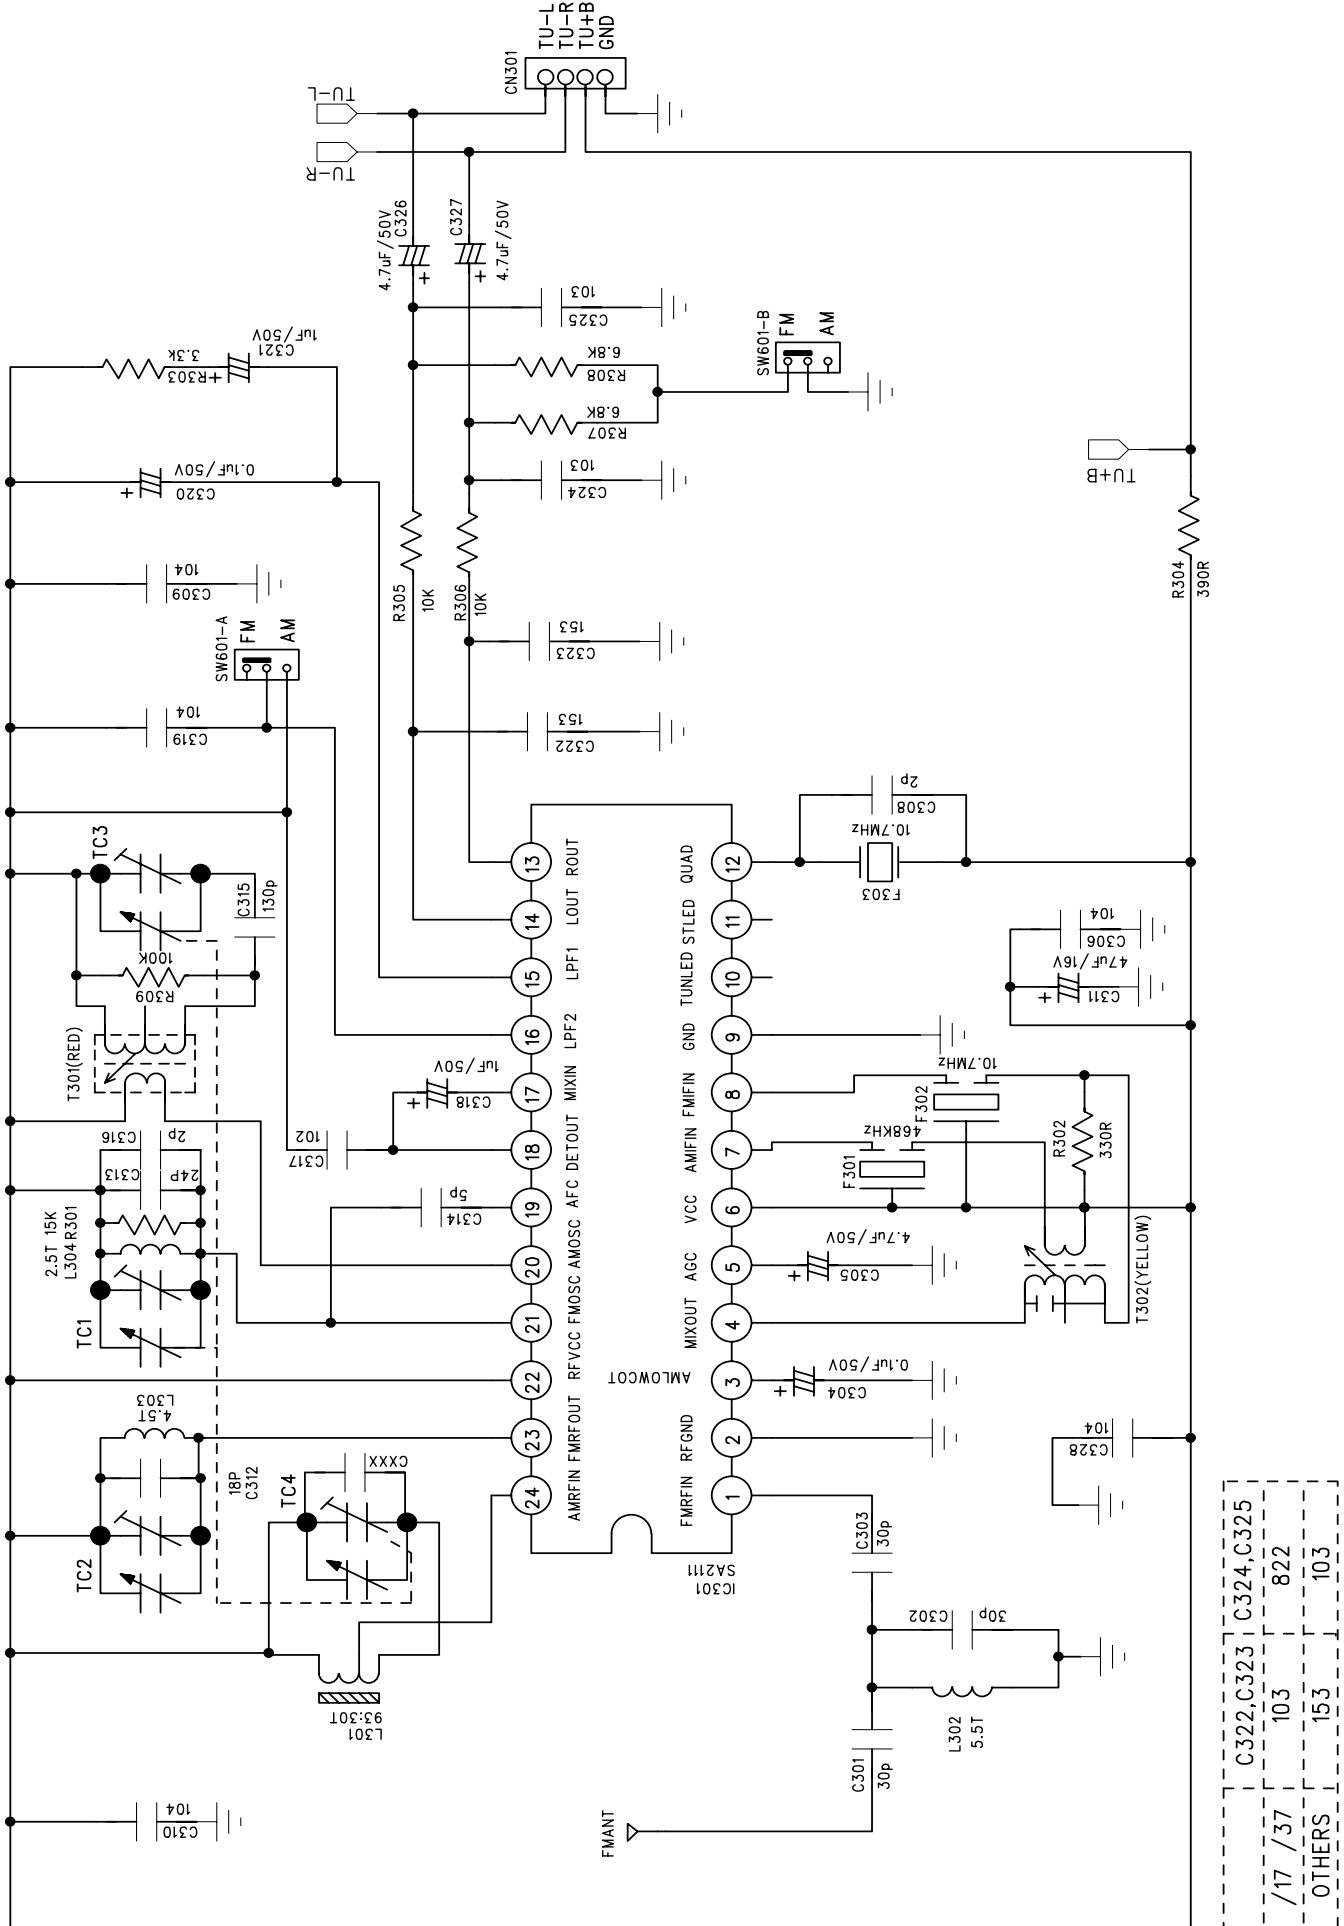

Published by YT 0535 Service Audio Subject to modification

© 3141 785 30690

Version 1.0

PHILIPS

SET WIRING DIAGRAM

CIRCUIT DIAGRAM - KEY & DISPLAY BOARD

LAYOUT DIAGRAM - KEY & DISPLAY BOARD

CIRCUIT DIAGRAM - RADIO BOARD

C322, C323	C324, C325
/17 /37	103 822
OTHERS	153 103

LAYOUT DIAGRAM - RADIO BOARD

COMPONENT SIDE

COPPER SIDE

LAYOUT DIAGRAM - POWER AMP BOARD

CIRCUIT DIAGRAM - POWER AMP BOARD

CIRCUIT DIAGRAM - CD SERVO BOARD

CIRCUIT DIAGRAM - MP3 BOARD

LAYOUT DIAGRAM - CD & MP3 BOARD

COMPONENT SIDE

COPPER SIDE

Service Parts List

Service codes	DESCRIPTION
9940 000 03389	CD DOOR
9940 000 03391	BATTERY DOOR
9940 000 03393	ROD ANTENNA 2 SECTIONS L:420MM
9940 000 03392	CD MECHANISM DA11B3VF (SANYO)
4822 278 90739	CD DOOR SWITCH 1P2T LS-323-O
9940 000 03283	ROTARY VOLUME F-122KGP B50K
9940 000 03394	77MM (3IN) SPEAKER 8 OHM 2W
9940 000 03395	TRANSFORMER 120/230V 60/50Hz (for /55)
9940 000 03397	TRANSFORMER 127V/60Hz 240V/50HZ (for /78)
9940 000 03284	POWER CORD SET 5 FEET (for /55)
9940 000 03396	POWER CORD SET 5 FEET (for /78)