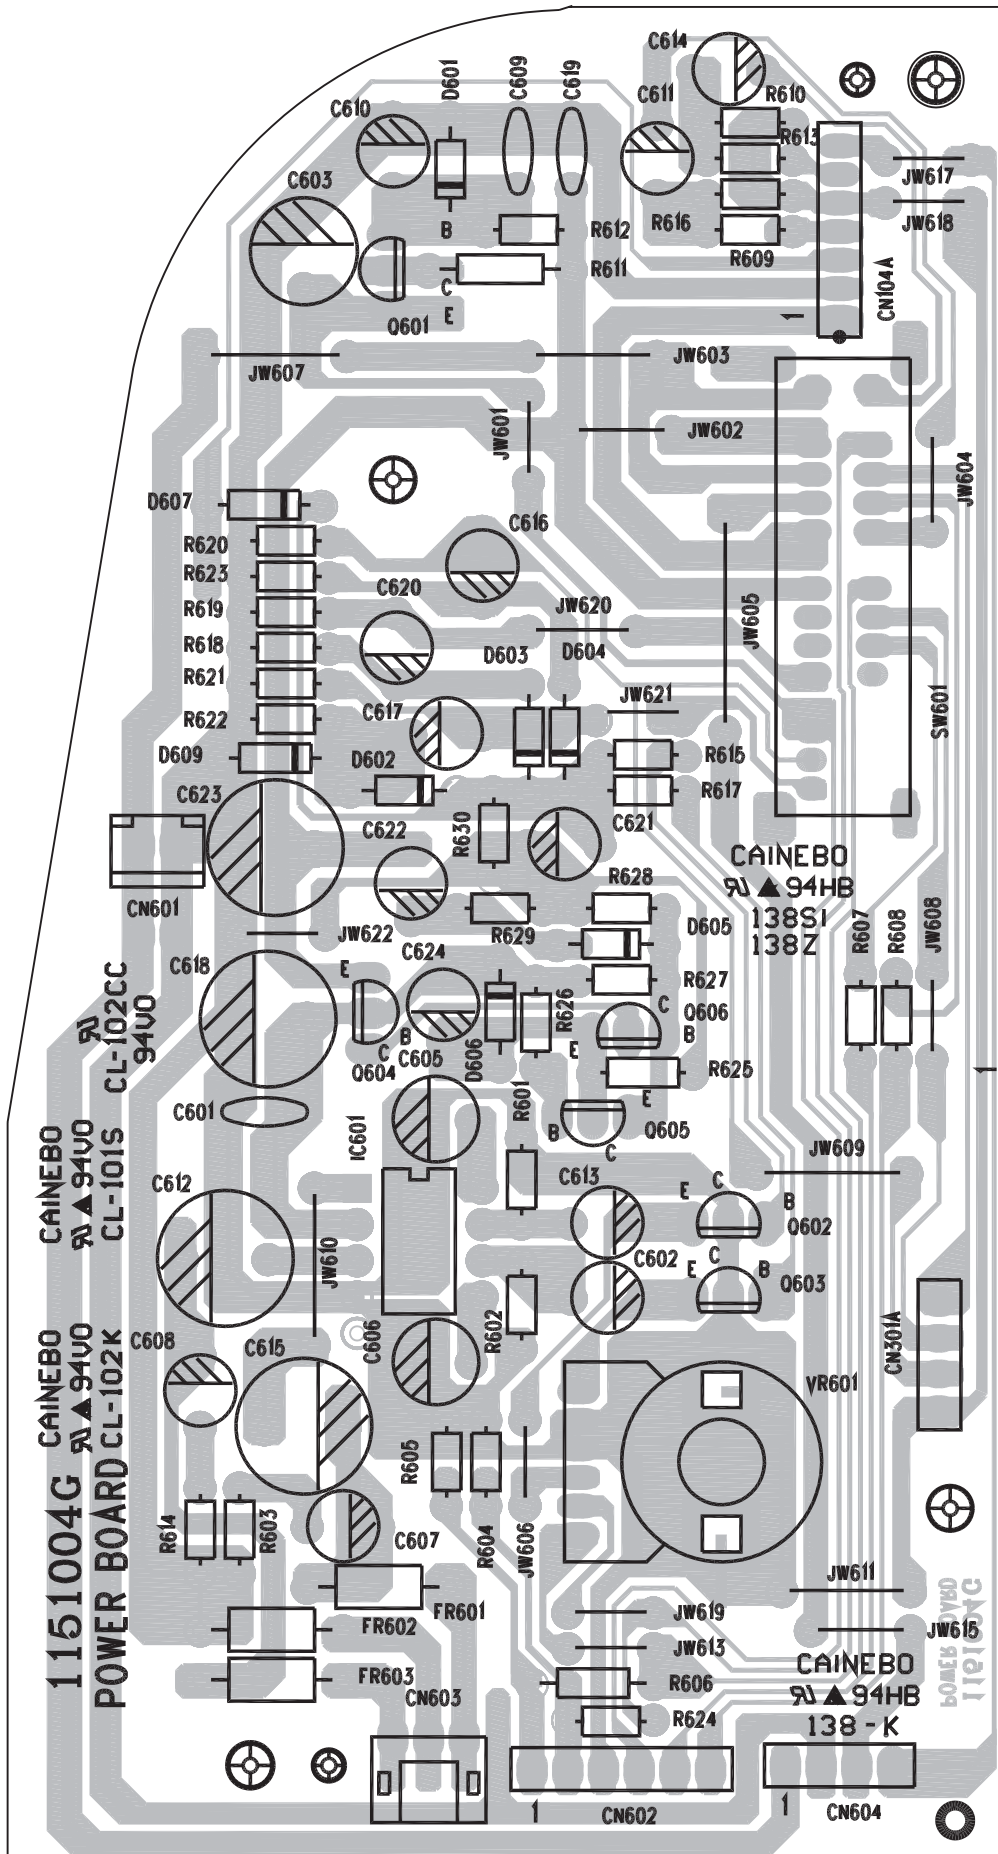

Service
Service
Service

Service Manual

AZ1130 is classified as an exchange model.
This manual only gives some diagrams for
basic repair in some regions.

TABLE OF CONTENTS

Wiring diagram2

Key & Display board
 circuit diagram3
 layout diagram.....3

Published by YT 0535 Service Audio Subject to modification

© 3141 785 30690

Version 1.0

PHILIPS

SET WIRING DIAGRAM

CIRCUIT DIAGRAM - KEY & DISPLAY BOARD

LAYOUT DIAGRAM - KEY & DISPLAY BOARD

CIRCUIT DIAGRAM - RADIO BOARD

C322, C323	C324, C325
/17 /37	103 822
OTHERS	153 103

LAYOUT DIAGRAM - RADIO BOARD

COMPONENT SIDE

COPPER SIDE

LAYOUT DIAGRAM - POWER AMP BOARD

CIRCUIT DIAGRAM - POWER AMP BOARD

CIRCUIT DIAGRAM - CD SERVO BOARD

CIRCUIT DIAGRAM - MP3 BOARD

LAYOUT DIAGRAM - CD & MP3 BOARD

COMPONENT SIDE

COPPER SIDE

Service Parts List

Service codes	DESCRIPTION
9940 000 03389	CD DOOR
9940 000 03391	BATTERY DOOR
9940 000 03393	ROD ANTENNA 2 SECTIONS L:420MM
9940 000 03392	CD MECHANISM DA11B3VF (SANYO)
4822 278 90739	CD DOOR SWITCH 1P2T LS-323-O
9940 000 03283	ROTARY VOLUME F-122KGP B50K
9940 000 03394	77MM (3IN) SPEAKER 8 OHM 2W
9940 000 03395	TRANSFORMER 120/230V 60/50Hz (for /55)
9940 000 03397	TRANSFORMER 127V/60Hz 240V/50HZ (for /78)
9940 000 03284	POWER CORD SET 5 FEET (for /55)
9940 000 03396	POWER CORD SET 5 FEET (for /78)