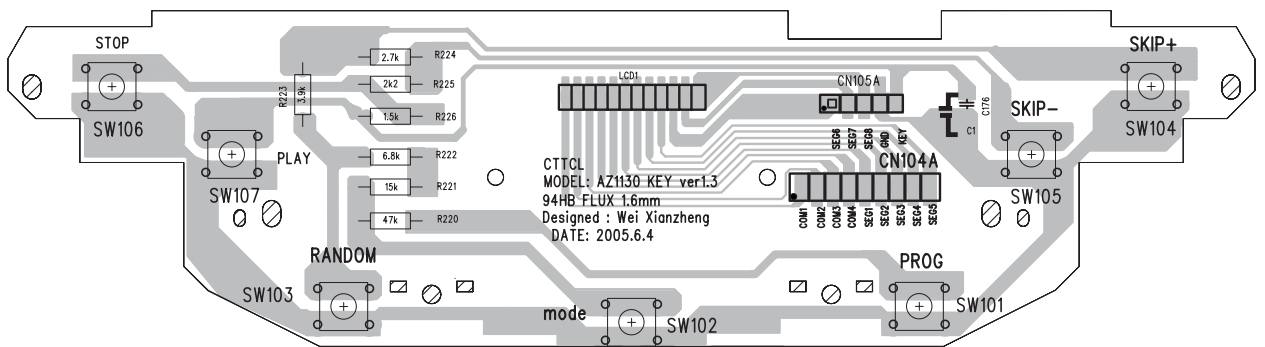

Published by YT 0535 Service Audio Subject to modification

© 3141 785 30690

Version 1.0

PHILIPS

SET WIRING DIAGRAM

CIRCUIT DIAGRAM - KEY & DISPLAY BOARD

LAYOUT DIAGRAM - KEY & DISPLAY BOARD

CIRCUIT DIAGRAM - RADIO BOARD

C322, C323	C324, C325
/17 /37	103 822
OTHERS	153 103

LAYOUT DIAGRAM - RADIO BOARD

COMPONENT SIDE

COPPER SIDE

LAYOUT DIAGRAM - POWER AMP BOARD

CIRCUIT DIAGRAM - POWER AMP BOARD

CIRCUIT DIAGRAM - CD SERVO BOARD

CIRCUIT DIAGRAM - MP3 BOARD

LAYOUT DIAGRAM - CD & MP3 BOARD

COMPONENT SIDE

COPPER SIDE

Service Parts List

Service codes	DESCRIPTION
9940 000 03389	CD DOOR
9940 000 03391	BATTERY DOOR
9940 000 03393	ROD ANTENNA 2 SECTIONS L:420MM
9940 000 03392	CD MECHANISM DA11B3VF (SANYO)
4822 278 90739	CD DOOR SWITCH 1P2T LS-323-O
9940 000 03283	ROTARY VOLUME F-122KGP B50K
9940 000 03394	77MM (3IN) SPEAKER 8 OHM 2W
9940 000 03395	TRANSFORMER 120/230V 60/50Hz (for /55)
9940 000 03397	TRANSFORMER 127V/60Hz 240V/50HZ (for /78)
9940 000 03284	POWER CORD SET 5 FEET (for /55)
9940 000 03396	POWER CORD SET 5 FEET (for /78)