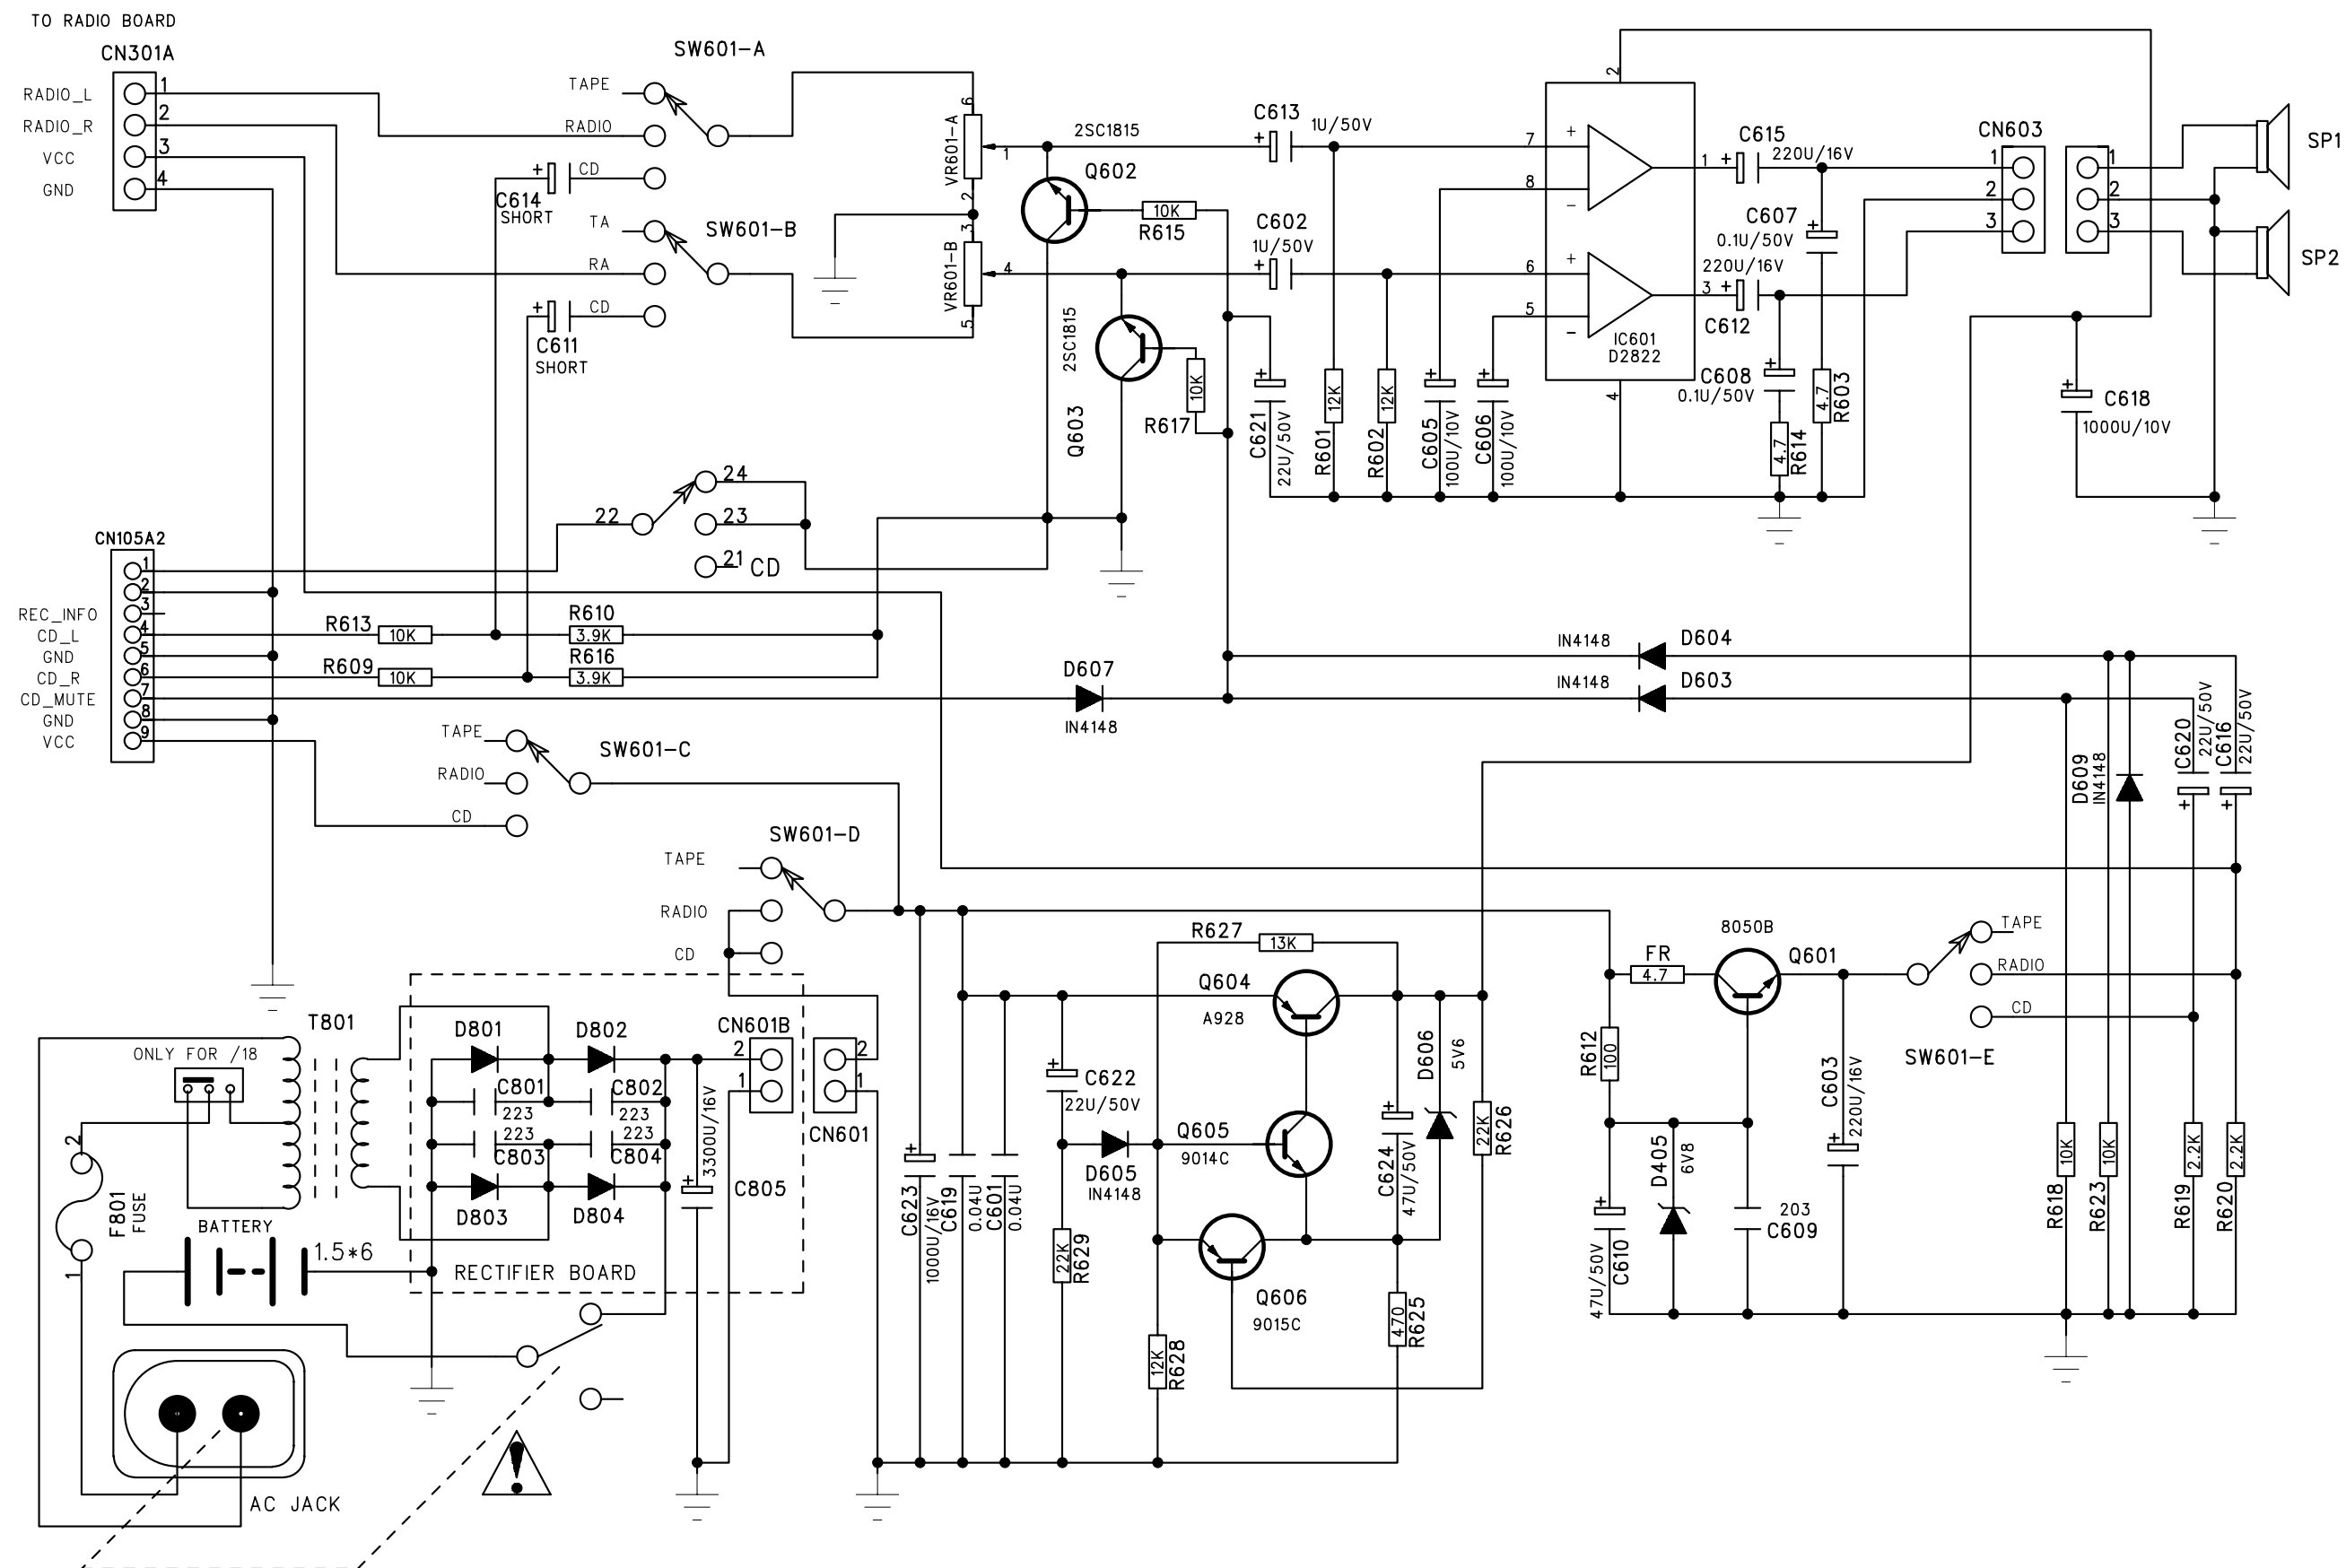

C322, C323	C324, C325
/17 /37	103 822
OTHERS	153 103

LAYOUT DIAGRAM - RADIO BOARD

COMPONENT SIDE

COPPER SIDE

LAYOUT DIAGRAM - POWER AMP BOARD

CIRCUIT DIAGRAM - POWER AMP BOARD

CIRCUIT DIAGRAM - CD SERVO BOARD

CIRCUIT DIAGRAM - MP3 BOARD

LAYOUT DIAGRAM - CD & MP3 BOARD

COMPONENT SIDE

COPPER SIDE

Service Parts List

Service codes	DESCRIPTION
9940 000 03389	CD DOOR
9940 000 03391	BATTERY DOOR
9940 000 03393	ROD ANTENNA 2 SECTIONS L:420MM
9940 000 03392	CD MECHANISM DA11B3VF (SANYO)
4822 278 90739	CD DOOR SWITCH 1P2T LS-323-O
9940 000 03283	ROTARY VOLUME F-122KGP B50K
9940 000 03394	77MM (3IN) SPEAKER 8 OHM 2W
9940 000 03395	TRANSFORMER 120/230V 60/50Hz (for /55)
9940 000 03397	TRANSFORMER 127V/60Hz 240V/50HZ (for /78)
9940 000 03284	POWER CORD SET 5 FEET (for /55)
9940 000 03396	POWER CORD SET 5 FEET (for /78)