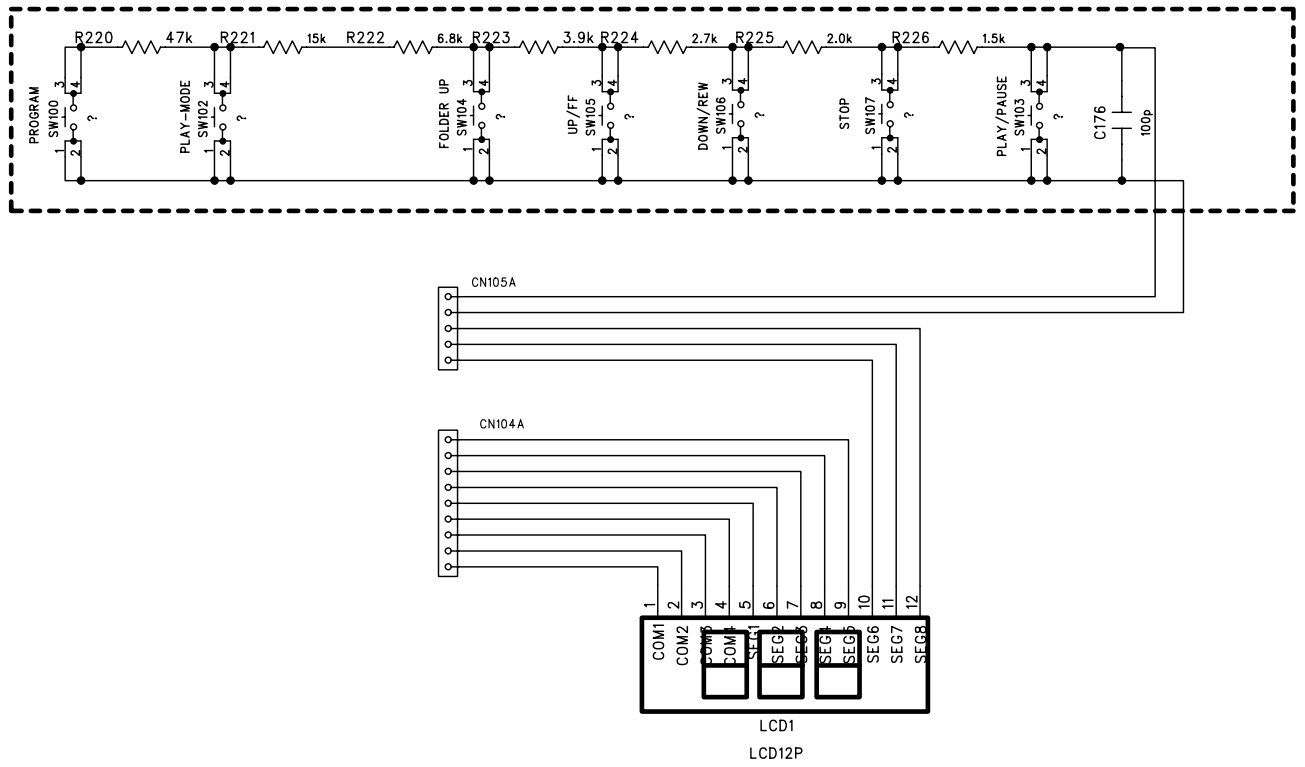

Published by YT 0535 Service Audio Subject to modification

© 3141 785 30690

Version 1.0

PHILIPS

SET WIRING DIAGRAM

CIRCUIT DIAGRAM - KEY & DISPLAY BOARD

LAYOUT DIAGRAM - KEY & DISPLAY BOARD

CIRCUIT DIAGRAM - RADIO BOARD

CIRCUIT DIAGRAM - MP3 BOARD

LAYOUT DIAGRAM - CD & MP3 BOARD

COMPONENT SIDE

COPPER SIDE

Service Parts List

Service codes	DESCRIPTION
9940 000 03389	CD DOOR
9940 000 03391	BATTERY DOOR
9940 000 03393	ROD ANTENNA 2 SECTIONS L:420MM
9940 000 03392	CD MECHANISM DA11B3VF (SANYO)
4822 278 90739	CD DOOR SWITCH 1P2T LS-323-O
9940 000 03283	ROTARY VOLUME F-122KGP B50K
9940 000 03394	77MM (3IN) SPEAKER 8 OHM 2W
9940 000 03395	TRANSFORMER 120/230V 60/50Hz (for /55)
9940 000 03397	TRANSFORMER 127V/60Hz 240V/50HZ (for /78)
9940 000 03284	POWER CORD SET 5 FEET (for /55)
9940 000 03396	POWER CORD SET 5 FEET (for /78)