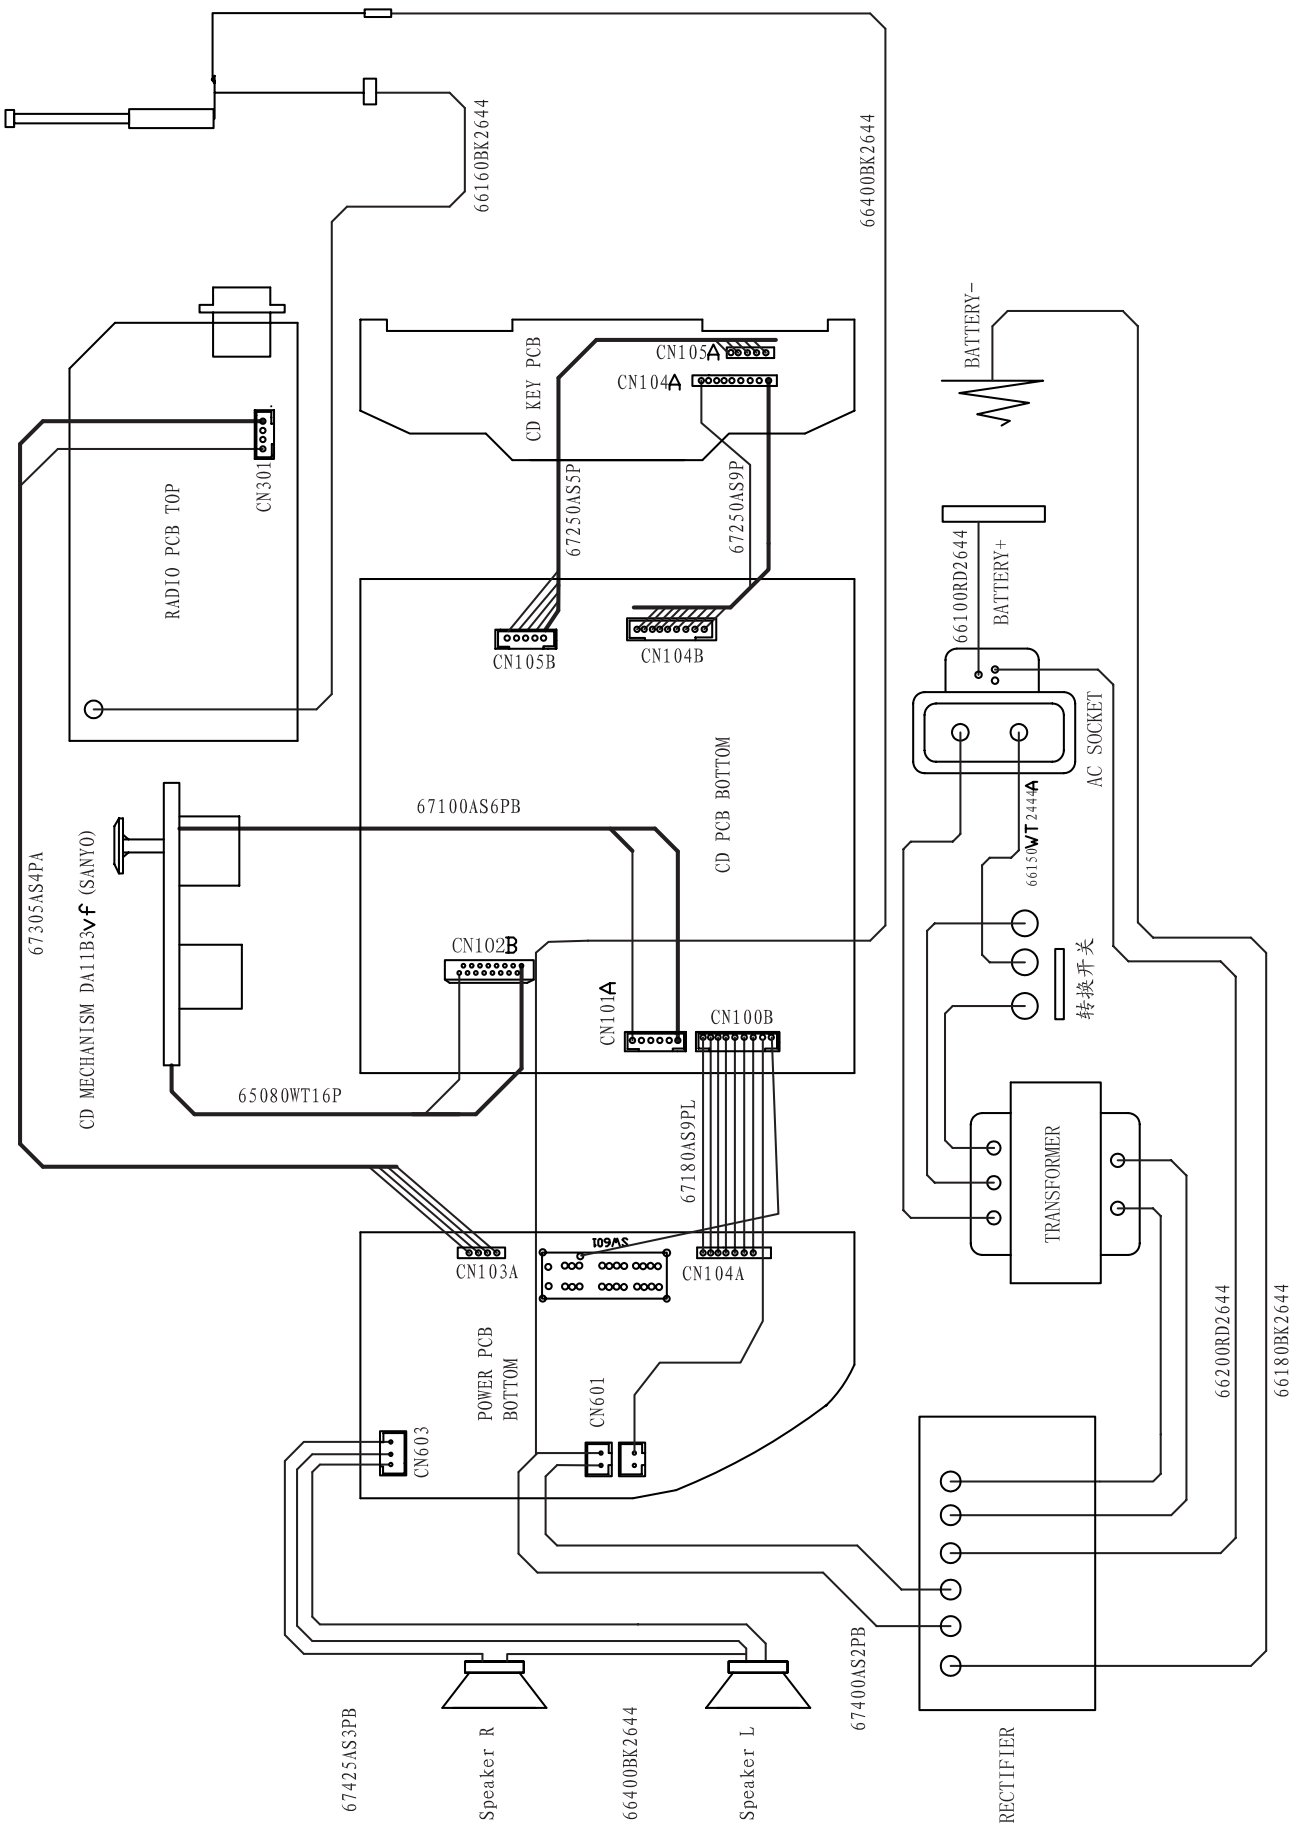

Radio board
 circuit diagram4
 layout diagram5

Power Amp board
 layout diagram6
 circuit diagram7

CD / MPEG board
 circuit diagram (CD Servo)8
 circuit diagram (MPEG)9
 layout diagram10

Service partslist 11

Published by YT 0535 Service Audio Subject to modification

© 3141 785 30690

Version 1.0

PHILIPS

SET WIRING DIAGRAM

CIRCUIT DIAGRAM - KEY & DISPLAY BOARD

LAYOUT DIAGRAM - KEY & DISPLAY BOARD

CIRCUIT DIAGRAM - RADIO BOARD

C322, C323	C324, C325
/17 /37	103 822
OTHERS	153 103

LAYOUT DIAGRAM - RADIO BOARD

COMPONENT SIDE

COPPER SIDE

LAYOUT DIAGRAM - POWER AMP BOARD

CIRCUIT DIAGRAM - POWER AMP BOARD

CIRCUIT DIAGRAM - CD SERVO BOARD

CIRCUIT DIAGRAM - MP3 BOARD

LAYOUT DIAGRAM - CD & MP3 BOARD

COMPONENT SIDE

COPPER SIDE

Service Parts List

Service codes	DESCRIPTION
9940 000 03389	CD DOOR
9940 000 03391	BATTERY DOOR
9940 000 03393	ROD ANTENNA 2 SECTIONS L:420MM
9940 000 03392	CD MECHANISM DA11B3VF (SANYO)
4822 278 90739	CD DOOR SWITCH 1P2T LS-323-O
9940 000 03283	ROTARY VOLUME F-122KGP B50K
9940 000 03394	77MM (3IN) SPEAKER 8 OHM 2W
9940 000 03395	TRANSFORMER 120/230V 60/50Hz (for /55)
9940 000 03397	TRANSFORMER 127V/60Hz 240V/50HZ (for /78)
9940 000 03284	POWER CORD SET 5 FEET (for /55)
9940 000 03396	POWER CORD SET 5 FEET (for /78)