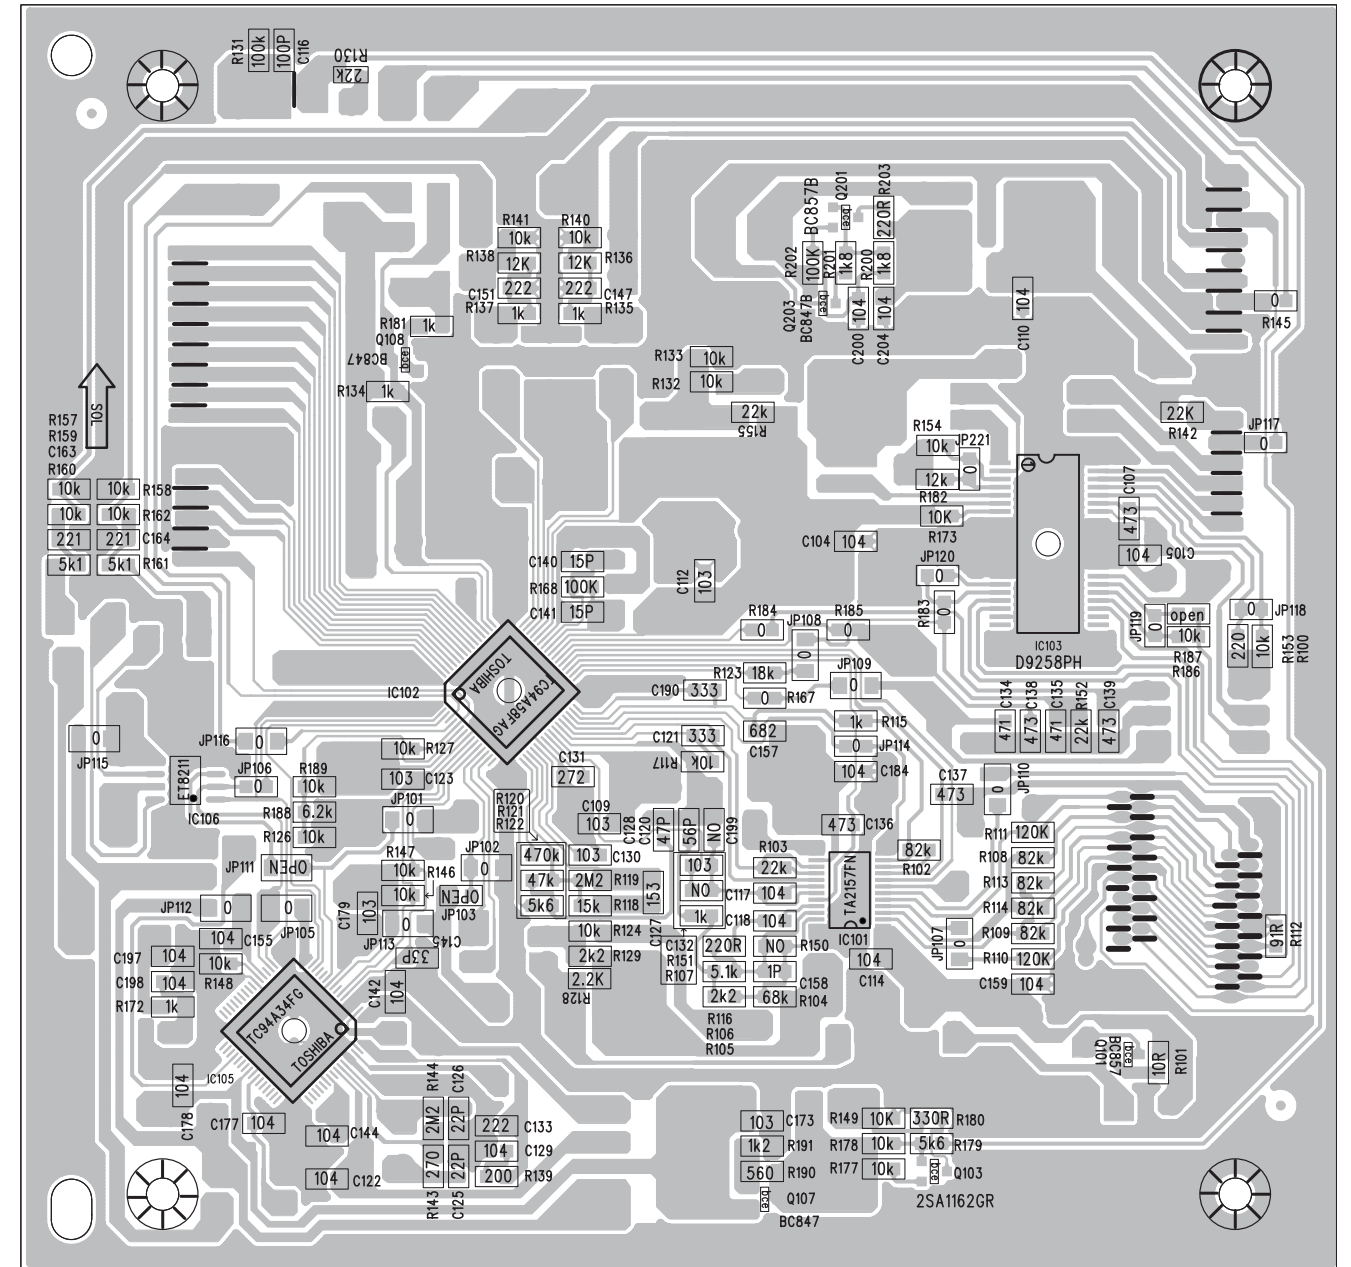

Service
Service
Service

Service Manual

AZ1130 is classified as an exchange model.
This manual only gives some diagrams for
basic repair in some regions.

TABLE OF CONTENTS

Wiring diagram2

Key & Display board
 circuit diagram3
 layout diagram.....3

C322, C323	C324, C325
/17 /37	103 822
OTHERS	153 103

LAYOUT DIAGRAM - RADIO BOARD

COMPONENT SIDE

COPPER SIDE

LAYOUT DIAGRAM - POWER AMP BOARD

CIRCUIT DIAGRAM - POWER AMP BOARD

CIRCUIT DIAGRAM - CD SERVO BOARD

CIRCUIT DIAGRAM - MP3 BOARD

LAYOUT DIAGRAM - CD & MP3 BOARD

COMPONENT SIDE

COPPER SIDE

Service Parts List

Service codes	DESCRIPTION
9940 000 03389	CD DOOR
9940 000 03391	BATTERY DOOR
9940 000 03393	ROD ANTENNA 2 SECTIONS L:420MM
9940 000 03392	CD MECHANISM DA11B3VF (SANYO)
4822 278 90739	CD DOOR SWITCH 1P2T LS-323-O
9940 000 03283	ROTARY VOLUME F-122KGP B50K
9940 000 03394	77MM (3IN) SPEAKER 8 OHM 2W
9940 000 03395	TRANSFORMER 120/230V 60/50Hz (for /55)
9940 000 03397	TRANSFORMER 127V/60Hz 240V/50HZ (for /78)
9940 000 03284	POWER CORD SET 5 FEET (for /55)
9940 000 03396	POWER CORD SET 5 FEET (for /78)