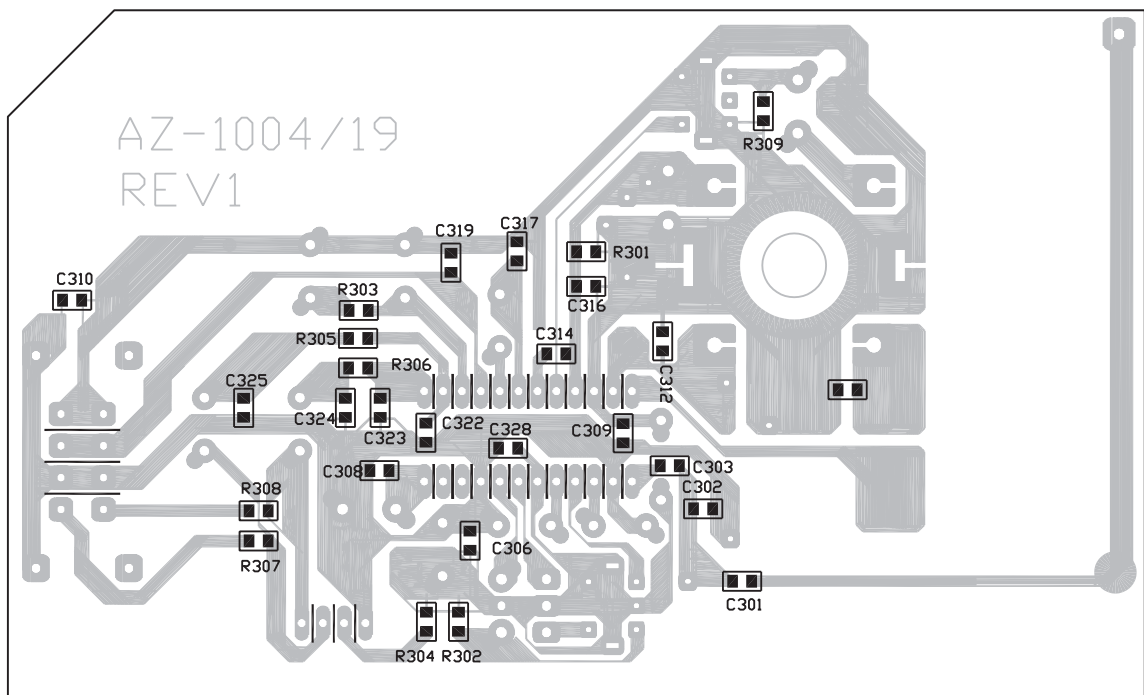

Published by YT 0535 Service Audio Subject to modification

© 3141 785 30690

Version 1.0

PHILIPS

SET WIRING DIAGRAM

CIRCUIT DIAGRAM - KEY & DISPLAY BOARD

LAYOUT DIAGRAM - KEY & DISPLAY BOARD

CIRCUIT DIAGRAM - RADIO BOARD

C322, C323	C324, C325
/17 /37	103 822
OTHERS	153 103

LAYOUT DIAGRAM - RADIO BOARD

COMPONENT SIDE

COPPER SIDE

LAYOUT DIAGRAM - POWER AMP BOARD

CIRCUIT DIAGRAM - POWER AMP BOARD

CIRCUIT DIAGRAM - CD SERVO BOARD

CIRCUIT DIAGRAM - MP3 BOARD

LAYOUT DIAGRAM - CD & MP3 BOARD

COMPONENT SIDE

COPPER SIDE

Service Parts List

Service codes	DESCRIPTION
9940 000 03389	CD DOOR
9940 000 03391	BATTERY DOOR
9940 000 03393	ROD ANTENNA 2 SECTIONS L:420MM
9940 000 03392	CD MECHANISM DA11B3VF (SANYO)
4822 278 90739	CD DOOR SWITCH 1P2T LS-323-O
9940 000 03283	ROTARY VOLUME F-122KGP B50K
9940 000 03394	77MM (3IN) SPEAKER 8 OHM 2W
9940 000 03395	TRANSFORMER 120/230V 60/50Hz (for /55)
9940 000 03397	TRANSFORMER 127V/60Hz 240V/50HZ (for /78)
9940 000 03284	POWER CORD SET 5 FEET (for /55)
9940 000 03396	POWER CORD SET 5 FEET (for /78)